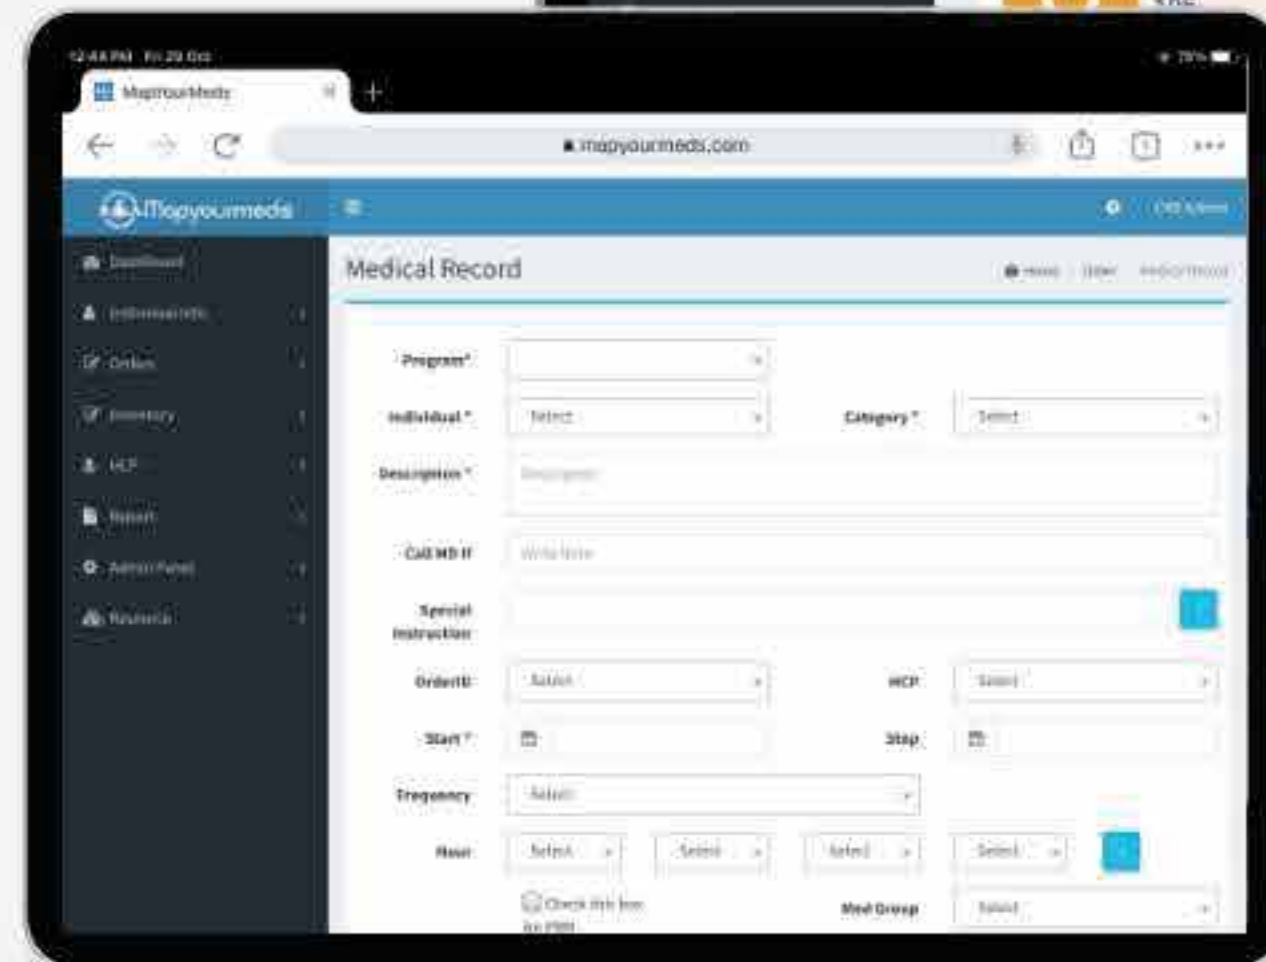

110 BPM 120 BPM 130 BPM

Exercise 1
Exercise 2
Exercise 3
Exercise 4
Exercise 5

Viral Lights

Teledoctor

PelmEds™
Where Innovation Meets Medication

Clients

We Deliver

The strength of people, processes, and technology converge seamlessly within Metizsoft to fulfill your end-to-end IT needs.