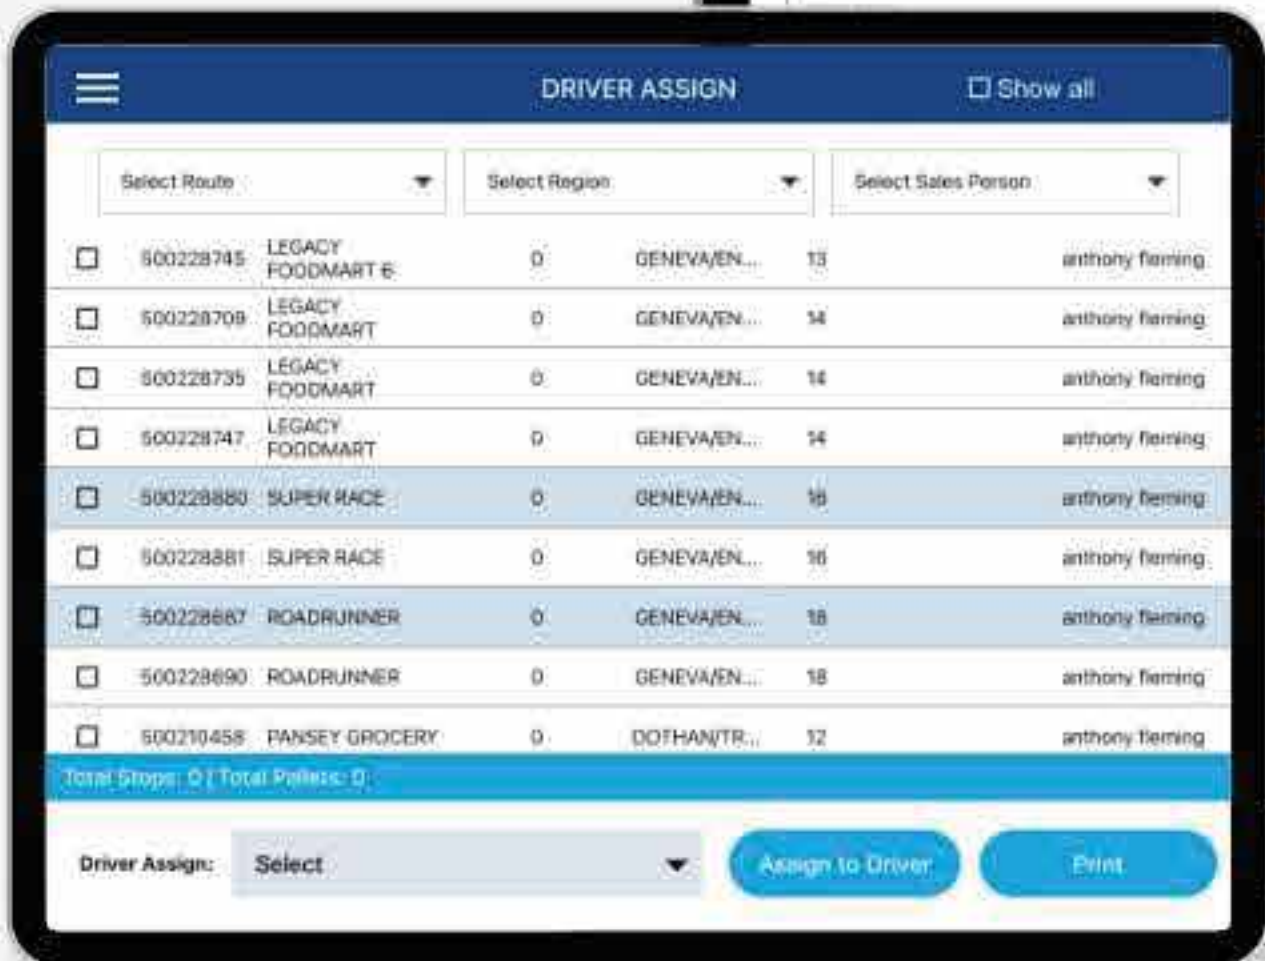

110 BPM 120 BPM 130 BPM

Exercise 1
Exercise 2
Exercise 3
Exercise 4
Exercise 5

Viral Lights

Teledoctor

PelmEds™
Where Innovation Meets Medication

Clients

We Deliver

The strength of people, processes, and technology converge seamlessly within Metizsoft to fulfill your end-to-end IT needs.