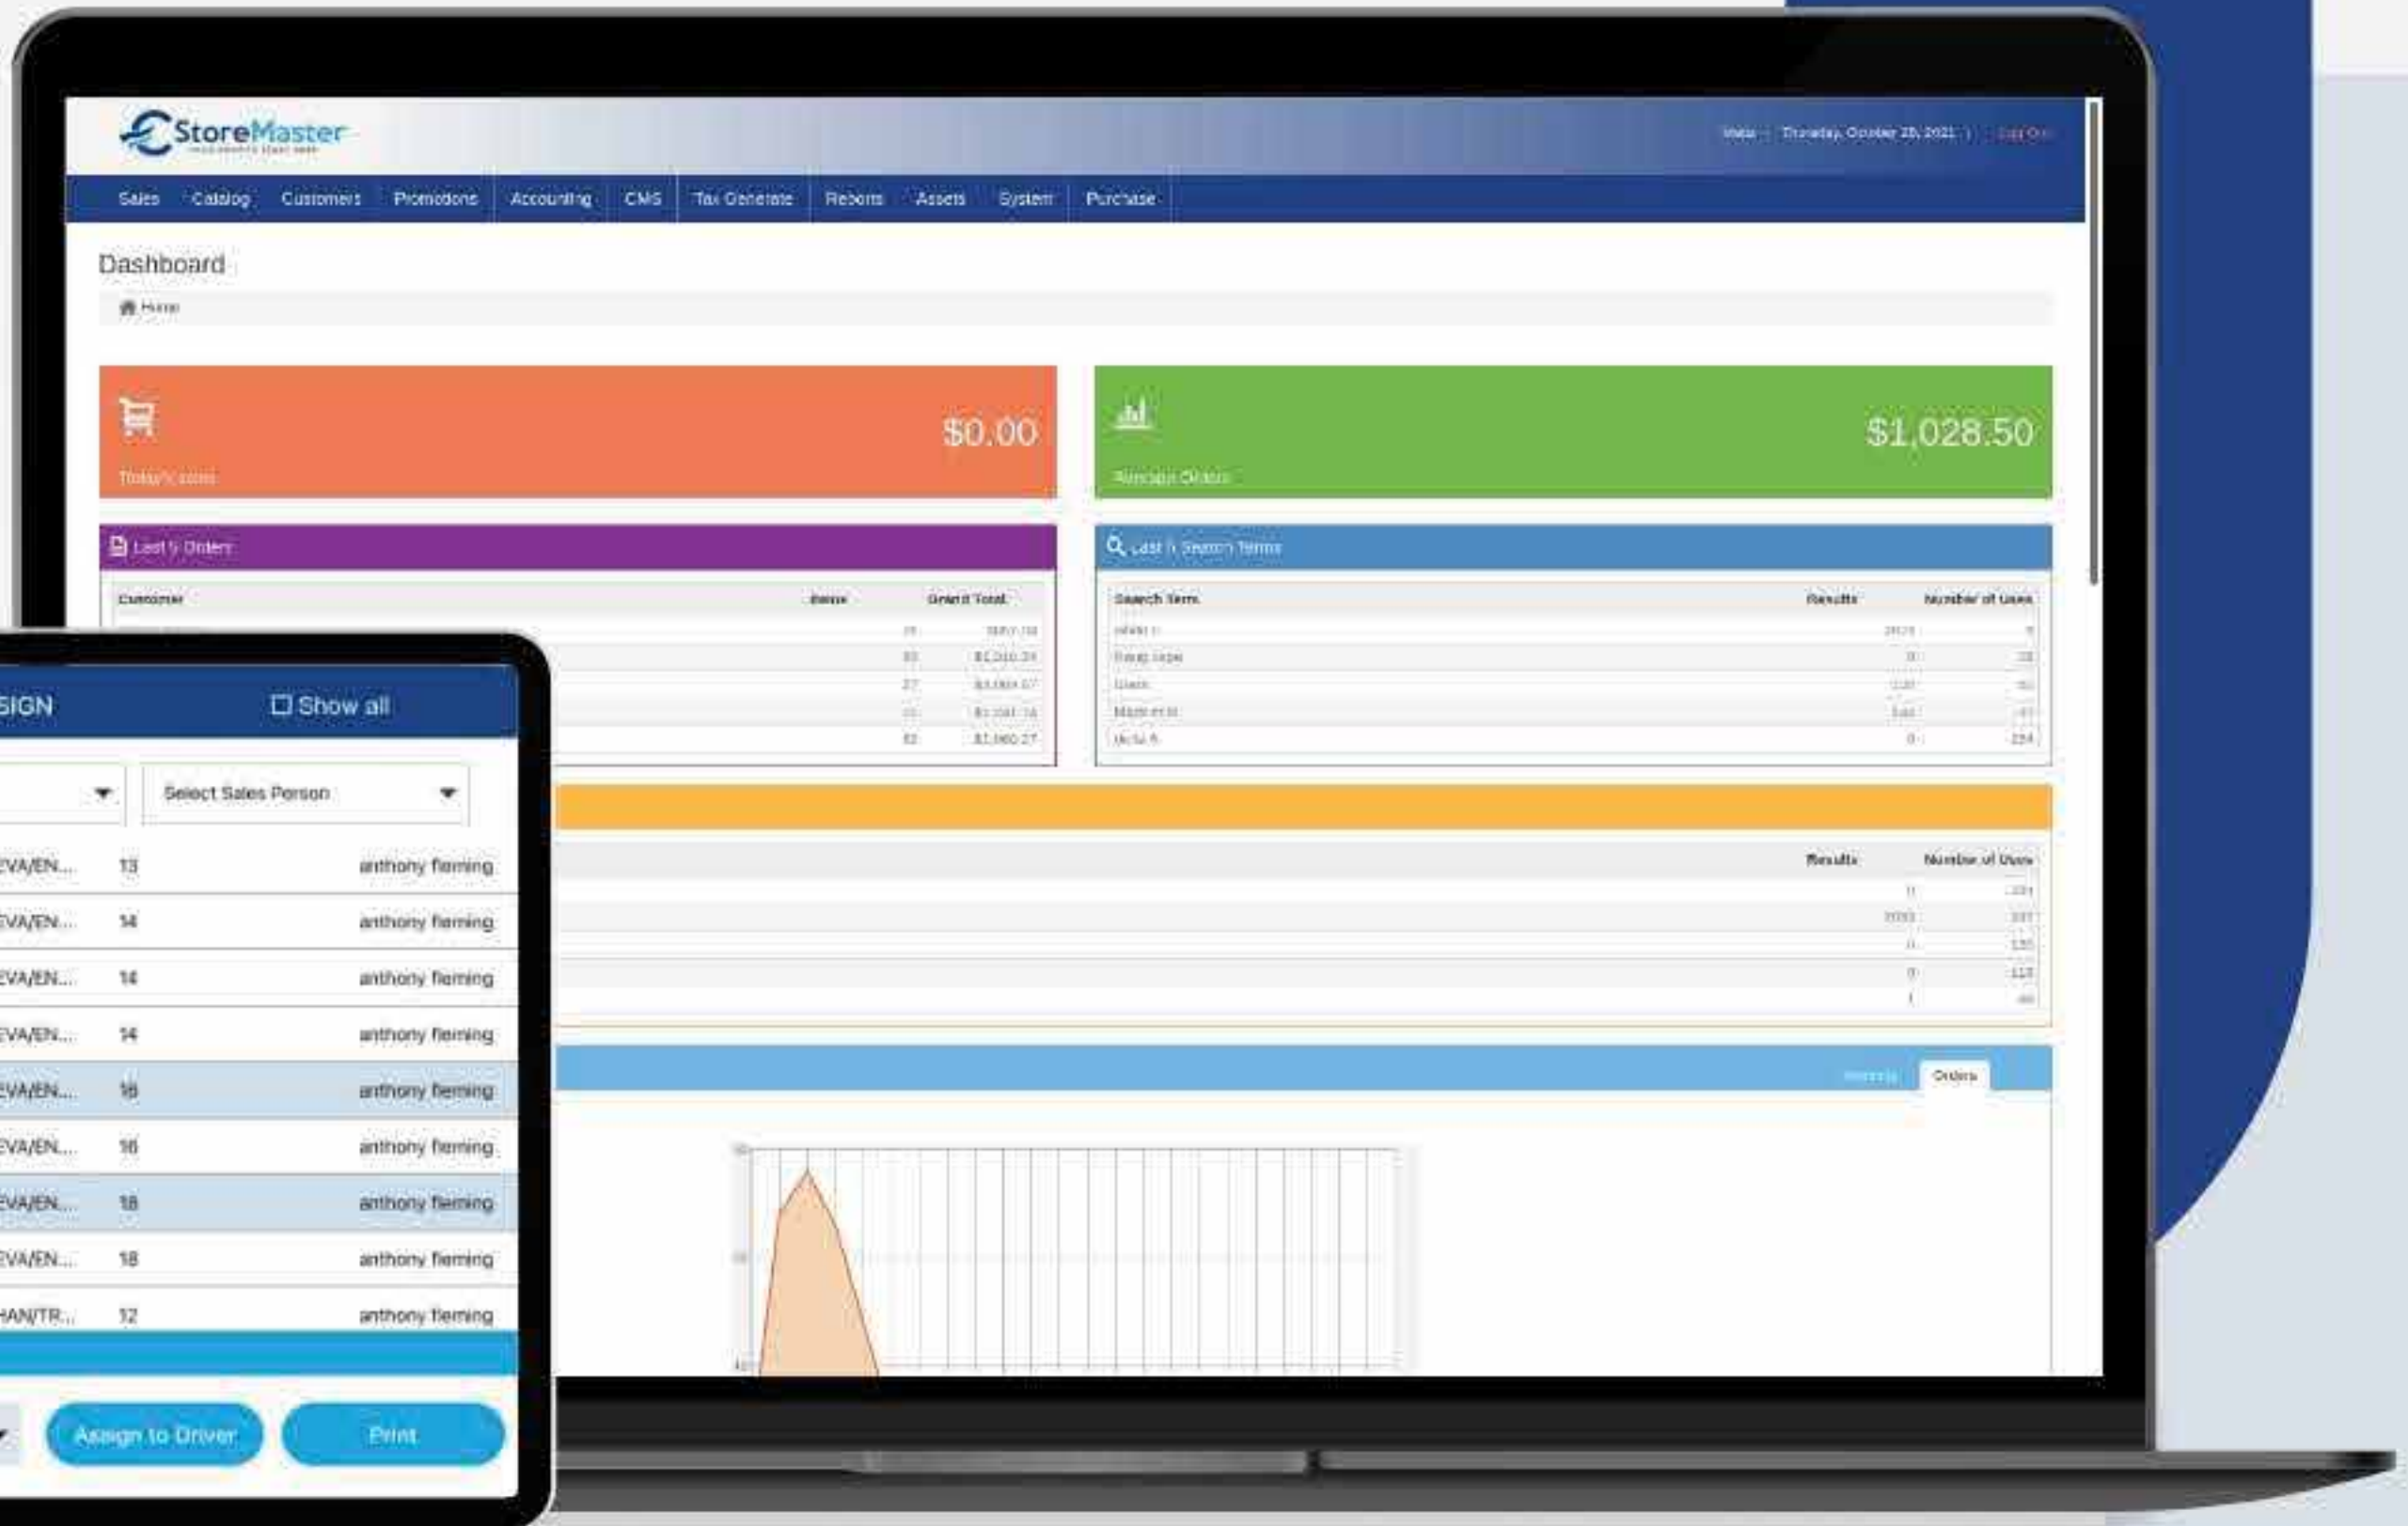

110 BPM 120 BPM 130 BPM

Exercise 1
Exercise 2
Exercise 3
Exercise 4
Exercise 5

Viral Lights

Teledoctor

PelmEds™
Where Innovation Meets Medication

Clients

We Deliver

The strength of people, processes, and technology converge seamlessly within Metizsoft to fulfill your end-to-end IT needs.