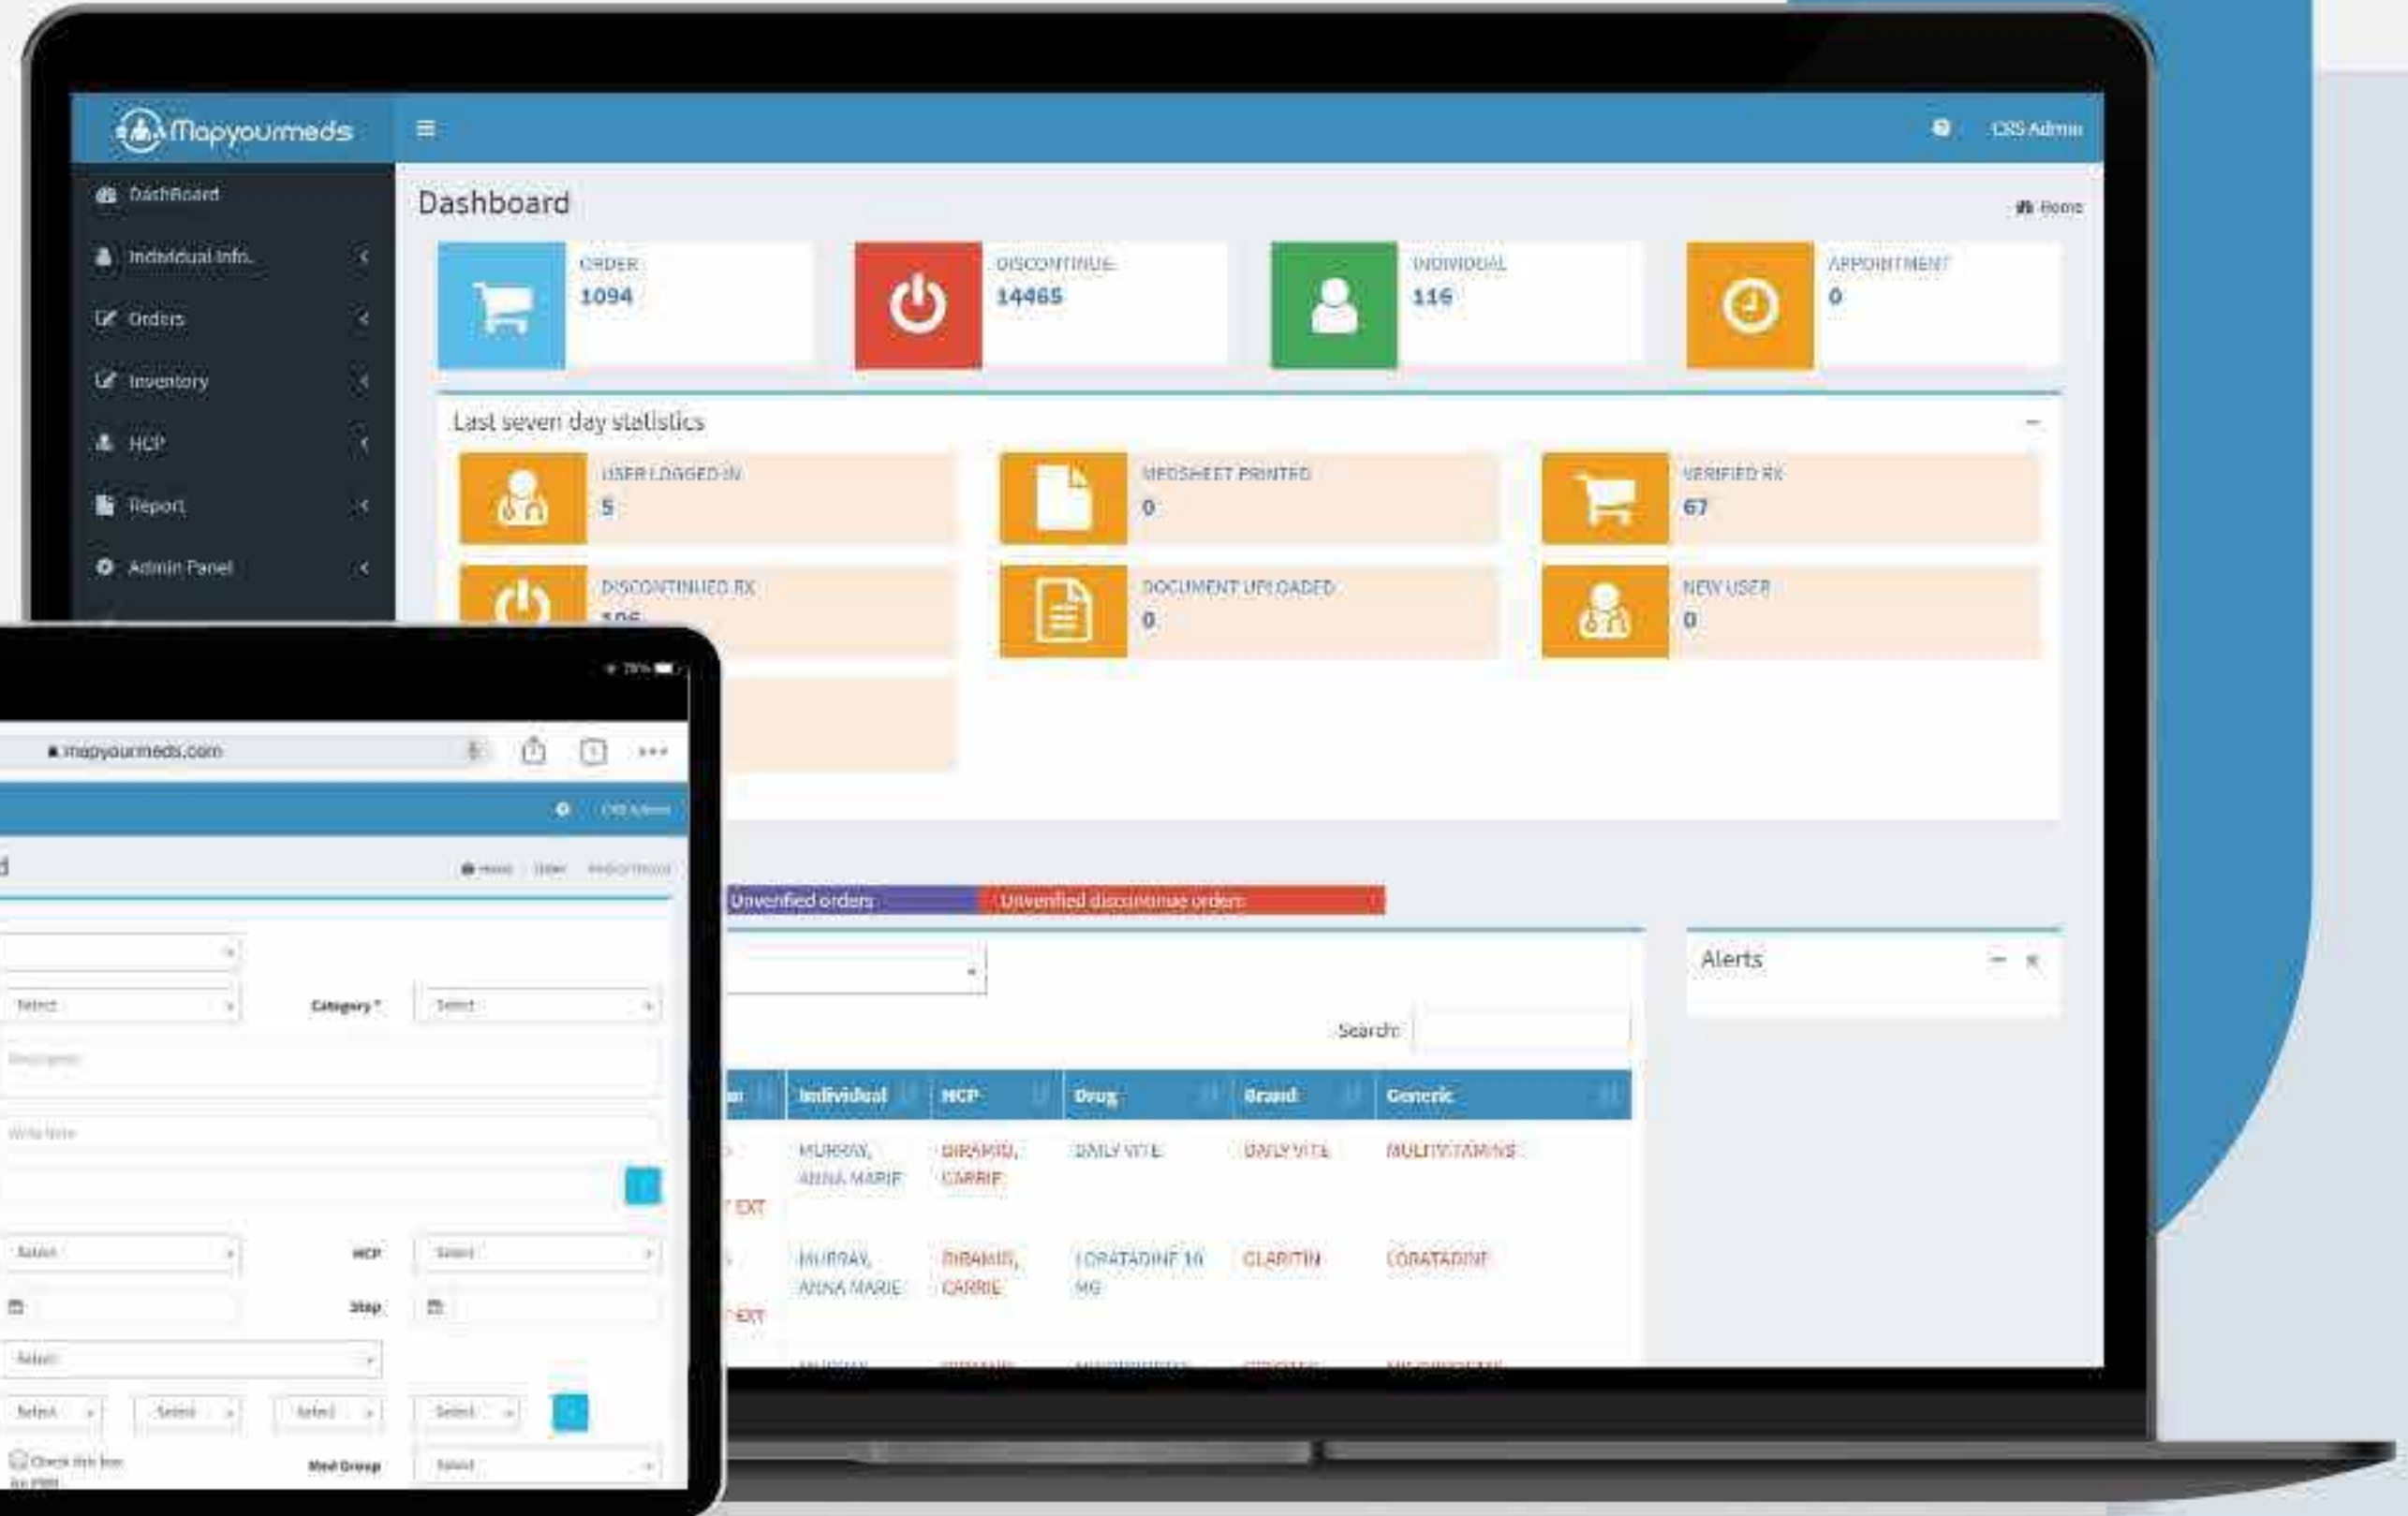

110 BPM 120 BPM 130 BPM

Exercise 1
Exercise 2
Exercise 3
Exercise 4
Exercise 5

Viral Lights

Teledoctor

PelmEds™
Where Innovation Meets Medication

Clients

We Deliver

The strength of people, processes, and technology converge seamlessly within Metizsoft to fulfill your end-to-end IT needs.